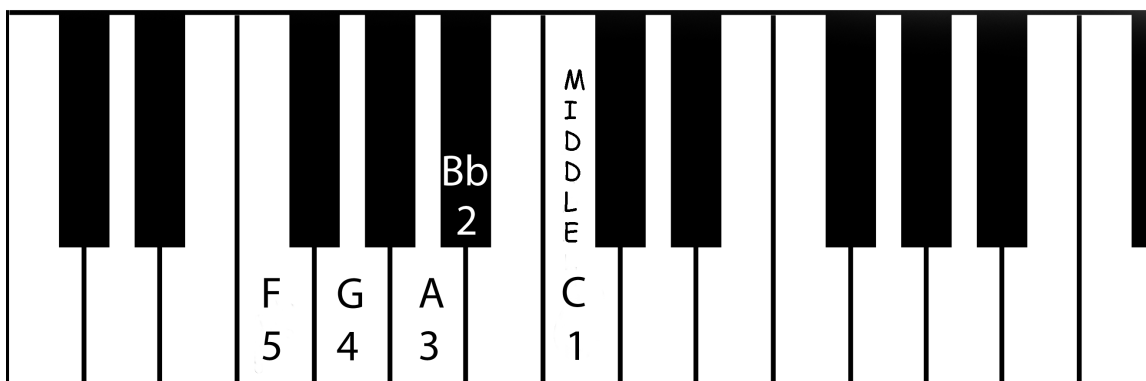

## F Position First Five Notes For Each Hand

The diagram below shows the first five notes of the F major scale for the right hand:

These five notes are located on the keyboard to the right of middle C, as indicated below:

The diagram below shows the first five notes of the F major scale for the left hand:

These five notes are located on the keyboard one octave lower than the right hand:

Finger Numbers: On the keyboard diagrams, numbers below letter names indicate fingers.