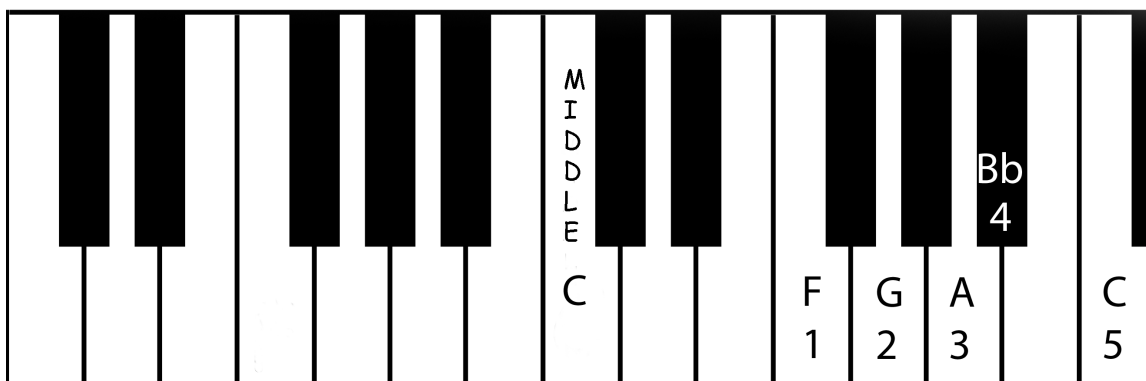

## F Position First Five Notes For Each Hand

The diagram below shows the first five notes of the F major scale for the right hand:

These five notes are located on the keyboard to the right of middle C, as indicated below:

The diagram below shows the first five notes of the F major scale for the left hand:

These five notes are located on the keyboard one octave lower than the right hand:

Finger Numbers: On the keyboard diagrams, numbers below letter names indicate fingers.