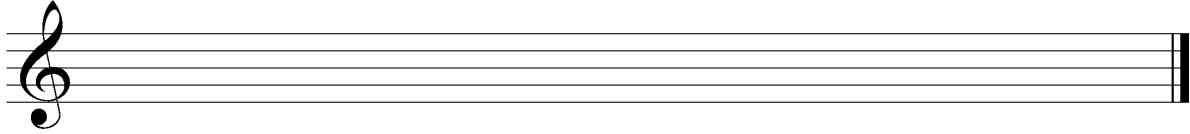

E MINOR SCALE CREATOR

1) Write an E (natural) minor scale on the staff below using accidentals:

2) Write an E (natural) minor scale on the staff below using a key signature:

3) Write an E harmonic minor scale on the staff below using a key signature:

4) Write an E jazz minor scale on the staff below using a key signature:

5) When ascending, an E melodic minor scale has the same notes as an E _____ minor scale.

6) When descending, an E melodic minor scale has the same notes as an E _____ minor scale.