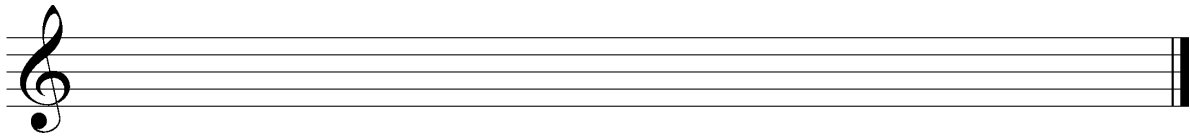

D MINOR SCALE CREATOR

1) Write a D (natural) minor scale on the staff below using accidentals:

2) Write a D (natural) minor scale on the staff below using a key signature:

3) Write a D harmonic minor scale on the staff below using a key signature:

4) Write a D jazz minor scale on the staff below using a key signature:

5) When ascending, a D melodic minor scale has the same notes as a D _____ minor scale.

6) When descending, a D melodic minor scale has the same notes as a D _____ minor scale.