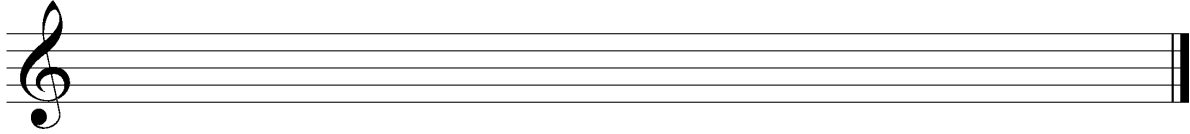

D MINOR SCALE CREATOR

1) Write a D (natural) minor scale on the staff below using accidentals:

2) Write a D (natural) minor scale on the staff below using a key signature:

3) Write a D harmonic minor scale on the staff below using a key signature:

4) Write a D jazz minor scale on the staff below using a key signature:

5) When ascending, a D melodic minor scale has the same notes as a D _____ minor scale.

6) When descending, a D melodic minor scale has the same notes as a D _____ minor scale.