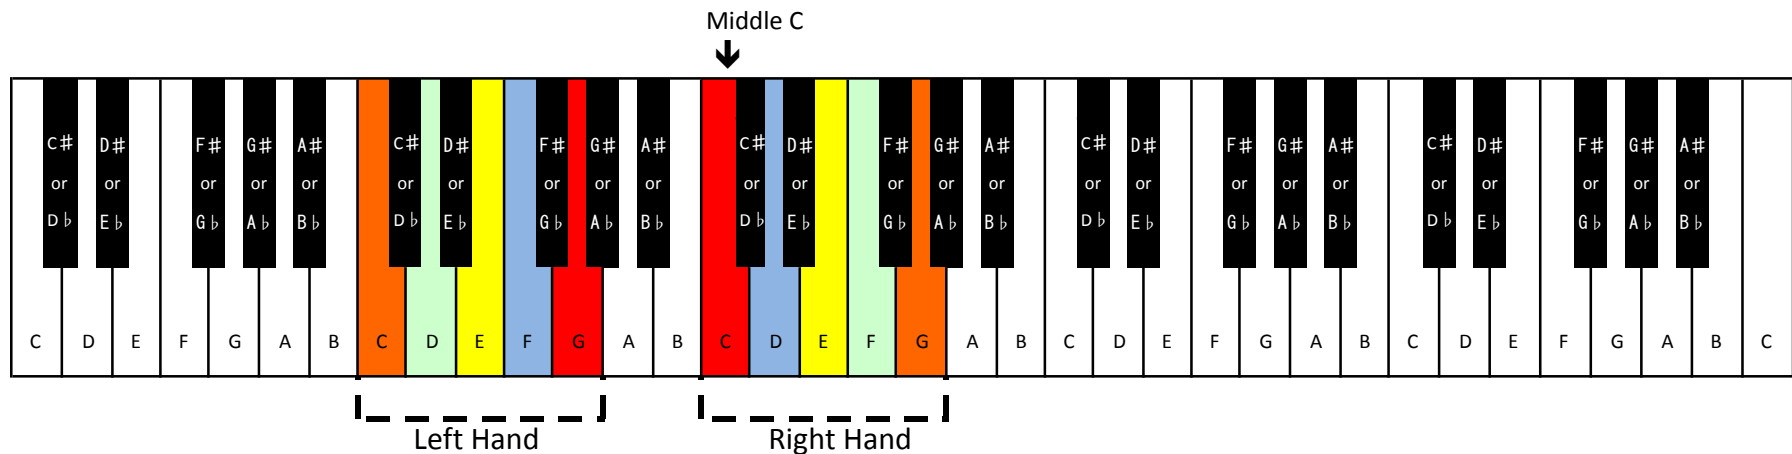

# C Position Finger Placement

[www.mrbovell.ca](http://www.mrbovell.ca)

Thumb
Index Finger
Middle Finger
Ring Finger
Pinky Finger

## Instructions:

Place your right hand thumb on middle C (indicated above in red).

Place your left hand thumb on G, three keys lower (to the left of) middle C.

Place your other fingers on adjacent white keys until you have covered all ten notes as indicated above.

The coloured chart to the left indicates which finger to use on each key.